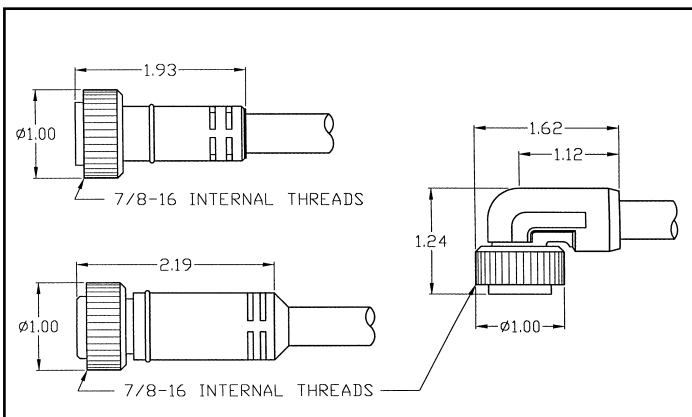

### Material Data

Body:

Yellow, 90A durometer, flame resistant PVC

Cable:

Yellow, SOOW

Contacts:

Machined Brass per ASTM B-16

Female Contact Plating:

30 micro-inches of 24 karat Gold over 50 micro-inches of Nickel

Coupling Nut:

Diecast Zamak 5 with black epoxy coat

## DIMENSIONS

## MINI-LINE SOOW FEMALE PLUG WITH EPOXY COATED ZINC DIECAST COUPLING NUT

POLES	FACE VIEW FEMALE	COLOR CODE	RATING	AWG	CABLE LENGTH	STRAIGHT	RIGHT ANGLE
2		1. White 2. Black	600V, 13A	16	3'	5000108-3S	5000108-11S
					6'	5000108-4S	5000108-12S
					12'	5000108-5S	5000108-13S
					15'	5000108-110S	5000108-4036S
					20'	5000108-61S	5000108-4037S
					25'	5000108-4035S	5000108-4038S
3		1. Green 2. Red-Black 3. Red-White	600V, 13A	16	3'	5000109-3S	5000109-11S
					6'	5000109-4S	5000109-12S
					12'	5000109-5S	5000109-13S
					15'	5000109-42S	5000109-4109S
					20'	5000109-308S	5000109-20S
					25'	5000109-309S	5000109-277S
4		1. Black 2. White 3. Red 4. Green	600V, 10A	16	3'	5000110-3S	5000110-11S
					6'	5000110-4S	5000110-12S
					12'	5000110-5S	5000110-13S
					15'	5000110-4027S	5000110-4088S
					20'	5000110-19S	5000110-20S
					25'	5000110-624S	5000110-4073S
5		1. Red-White 2. Red-Blue 3. Green 4. Red-Orange 5. Red-Black	600V, 8A	16	3'	5000111-3S	5000111-11S
					6'	5000111-4S	5000111-12S
					12'	5000111-5S	5000111-13S
					15'	5000111-4093S	5000111-4049S
					20'	5000111-19S	5000111-20S
					25'	5000111-4118S	5000111-4117S
30'	5000111-4010S	5000111-4089S					